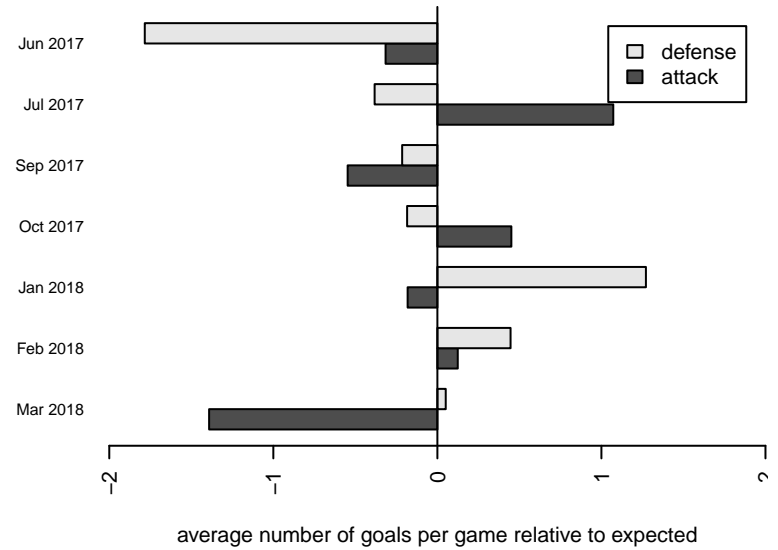

Performance relative to 13 month average