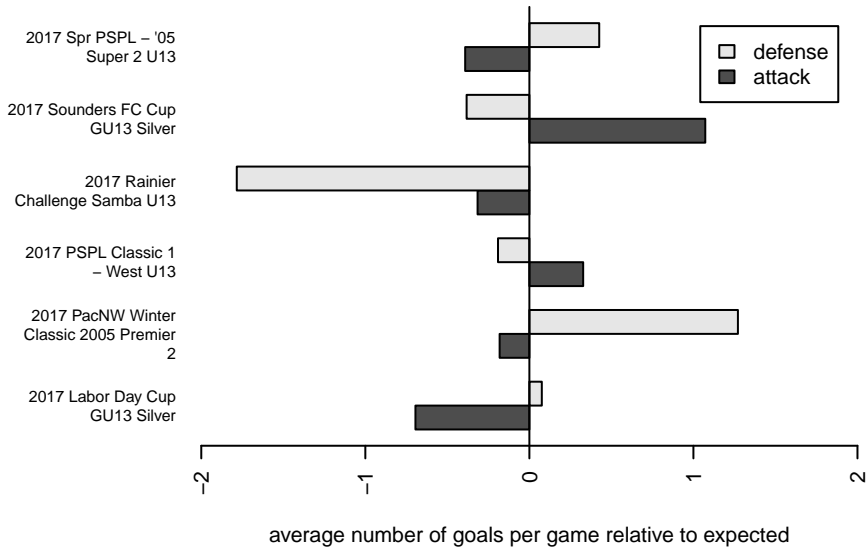

Venues played:
 2017 Rainier Challenge Samba U13
 2017 Sounders FC Cup GU13 Silver
 2017 Labor Day Cup GU13 Silver
 2017 PSPL Classic 1 – West U13
 2017 PacNW Winter Classic 2005 Premier 2
 2017 Spr PSPL – '05 Super 2 U13

**attack and defense variance (black dot)
relative to other teams
and top 10 in region**

**attack and defense rating
relative to others at age
and all opponents in last 13 months**

Performance relative to 13 month average