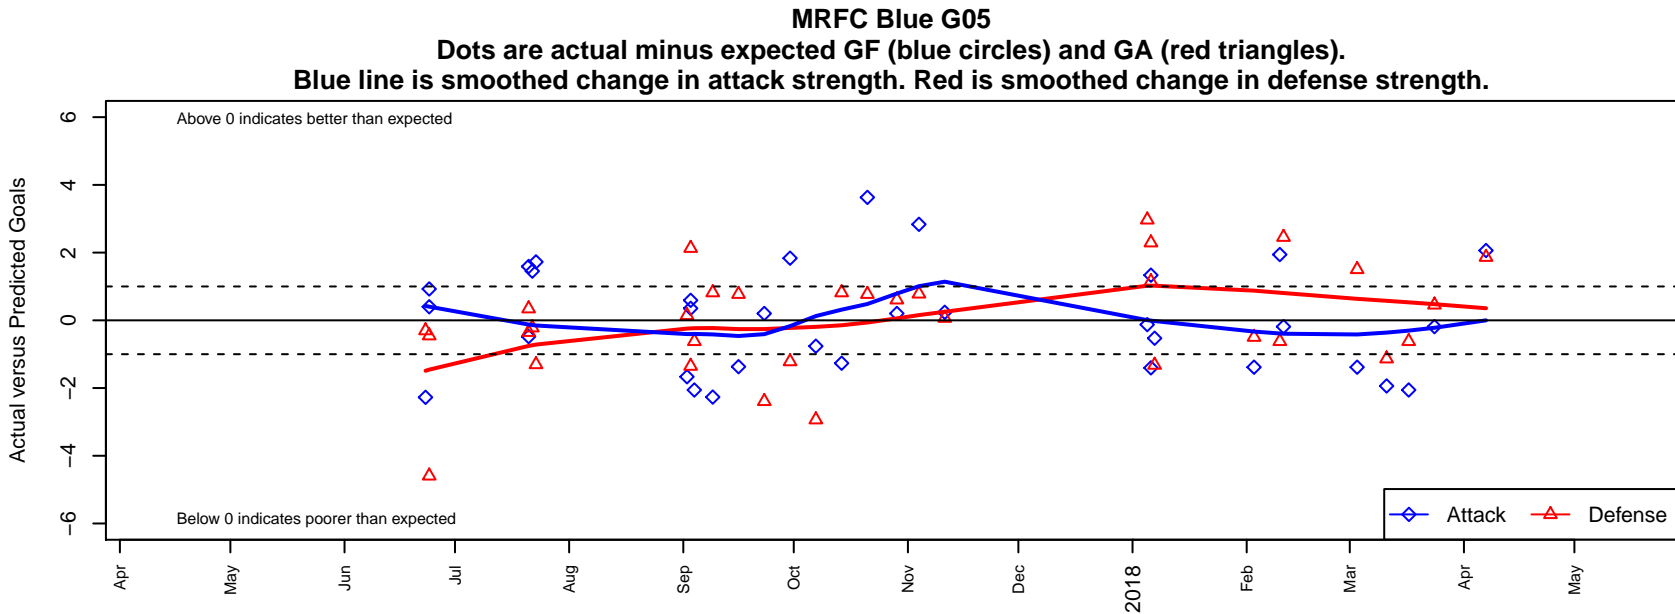

MRFC Blue G05

Mount Rainier FC
 Bonney Lake, WA
 G05 total strength=921
 attack=2.15 defense=1.07
 fall league = PSPL Classic 1 – West U13
 spr league = Spr PSPL – '05 Super 2 U13

alt names used:
 MRFC G05
 MRFC G05 McGonegle/Seppi
 MRFC G05 McGonegle/Seppi
 MRFC G05 Seppi–McGonegle
 MRFC G05
 MRFC G05 McGonegle/Seppi

**attack and defense variance (black dot)
relative to other teams
and top 10 in region**

**attack and defense rating
relative to others at age
and all opponents in last 13 months**

Performance relative to 13 month average