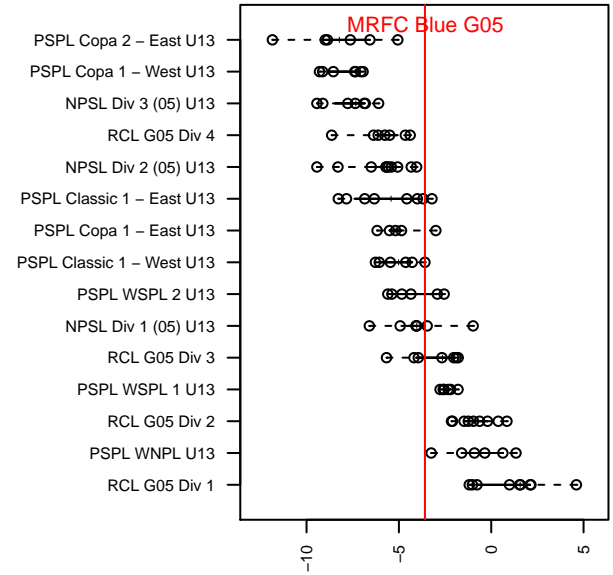

MRFC Blue G05

Mount Rainier FC
 Bonney Lake, WA
 G05 total strength=921
 attack=2.15 defense=1.07
 fall league = PSPL Classic 1 – West U13
 spr league = Spr PSPL – '05 Super 2 U13

alt names used:
 MRFC G05
 MRFC G05 McGonegle/Seppi
 MRFC G05 McGonegle/Seppi
 MRFC G05 Seppi–McGonegle
 MRFC G05
 MRFC G05 McGonegle/Seppi

**attack and defense variance (black dot)
relative to other teams
and top 10 in region**

**attack and defense rating
relative to others at age
and all opponents in last 13 months**

Performance relative to 13 month average